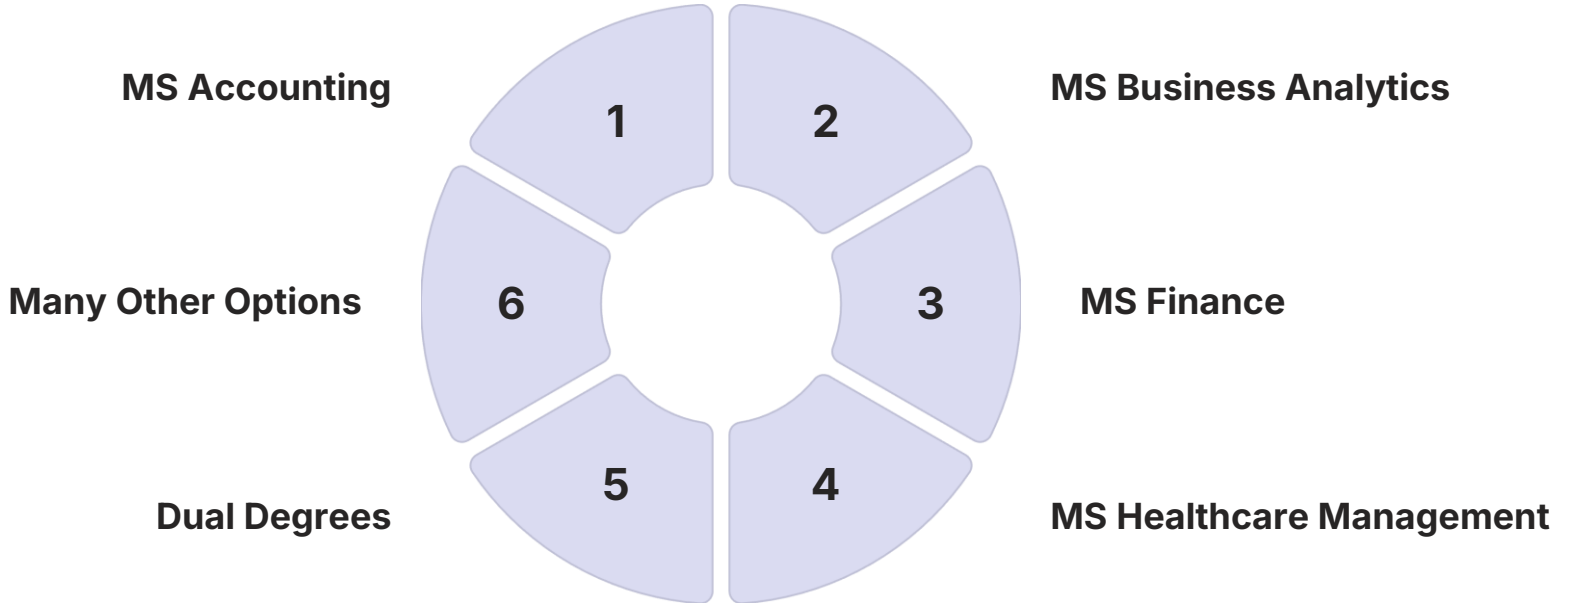

Beyond the E/MBA: Other Graduate Options

Graduate business education goes far beyond the MBA. Explore specialized masters programs aligned with D.C.'s key industries and with the larger public and private sectors, nationwide and globally.