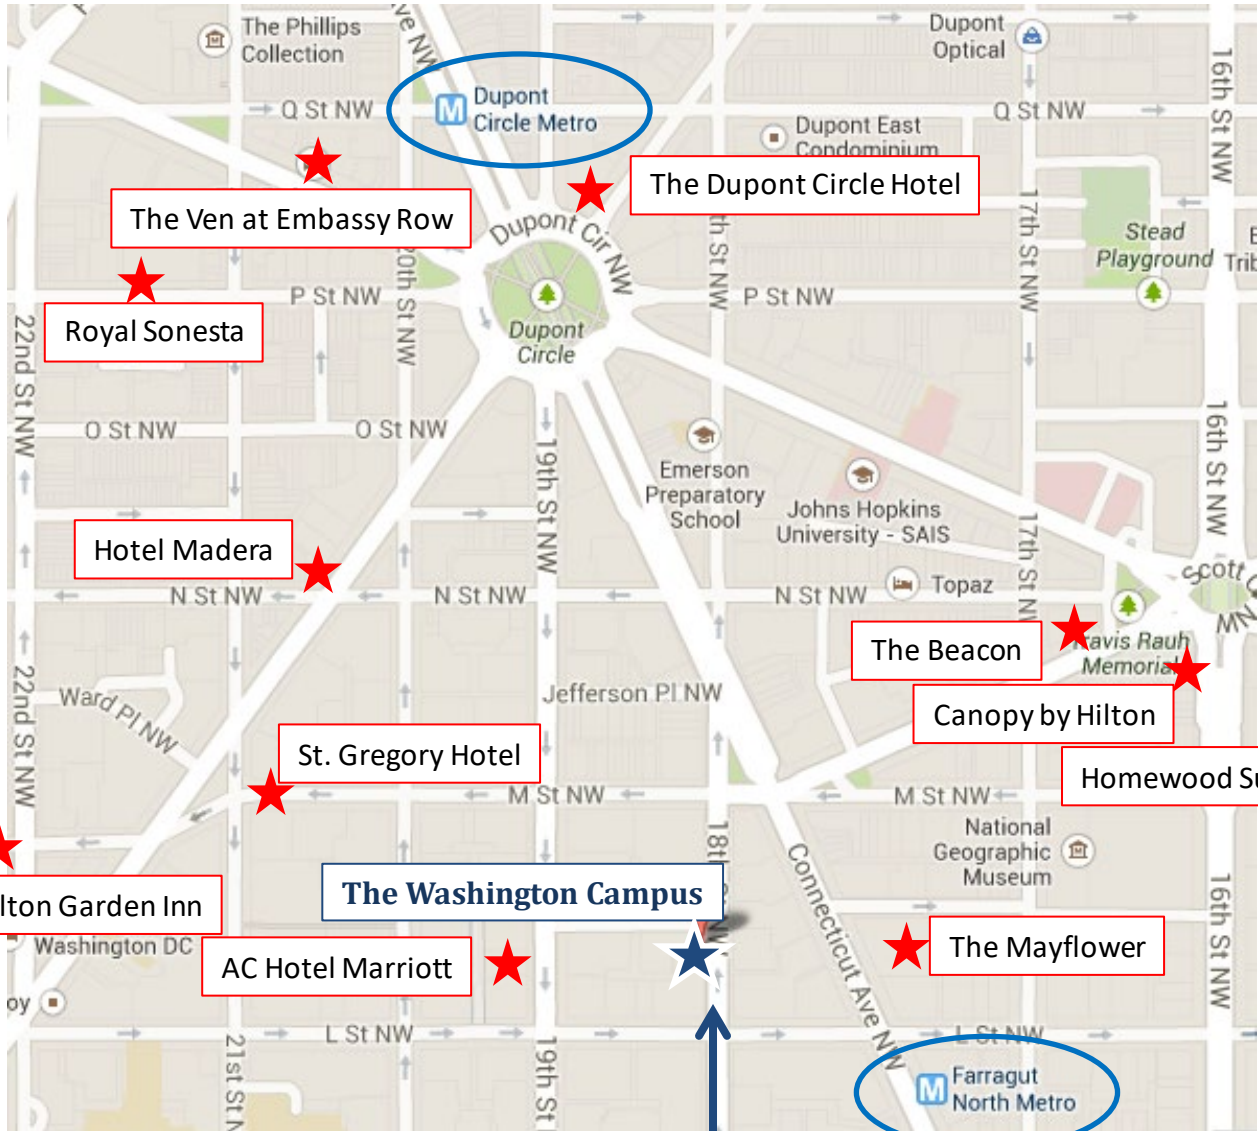

The
Washington
Campus

Hotels near The Washington Campus

1150 18th St NW Suite 400, Washington DC 20036
(202) 234-4446

Beacon Hotel	https://bit.ly/TWC_TheBeacon 1615 Rhode Island Ave NW, Washington, DC 20036 (202) 296-2100
The Lyle	https://bit.ly/TWC_LyleDC 1731 New Hampshire Ave NW, Washington, DC 20009 (202) 964-6750
Canopy by Hilton Embassy Row	https://bit.ly/TWC_CanopyHilton 1600 Rhode Island Ave NW, Washington, DC 20036 (202) 293-8000
The Dupont Circle Hotel	http://bit.ly/TWC_DupontHotel 1500 New Hampshire Ave NW, Washington, DC 20036 (202) 483-6000
The Ven Embassy Row	https://bit.ly/TWC_VenEmbassy 2015 Massachusetts Avenue NW, Washington, DC 20036 (202) 265-1600
Hilton Garden Inn Washington DC/Georgetown Area	http://bit.ly/TWC_HiltonGardenInn 2201 M St NW, Washington, DC 20037 (202) 974-6010
Homewood Suites Downtown	http://bit.ly/TWC_HomewoodSuites 1475 Massachusetts Ave NW, Washington, DC 20005 (202) 265-8000
Hotel Madera	http://bit.ly/TWC_MaderaHotel 1310 New Hampshire Ave NW, Washington, DC 20036 (202) 296-7600
Royal Sonesta	https://bit.ly/TWC_RoyalSonesta 2121 P Street Northwest, Washington, DC 20037 (202) 448-1800
Mayflower Hotel	https://bit.ly/TWC_Mayflower 1127 Connecticut Ave NW, Washington, DC 20036 (202) 347-3000
St. Gregory Hotel	http://bit.ly/TWC_StGregoryHotel 2033 M St NW, Washington, DC 20036 (202) 360-4728
AC Hotel by Marriott Downtown DC	https://bit.ly/TWC_ACMarriott 1112 19 th St NW, Washington, DC 20036 (202) 303-0190

The Washington Campus

The Lyle

**Hotels Near
The Washington Campus**
The Washington Campus
1150 18th St NW Suite 400
Washington DC 20036
(202) 234-4446